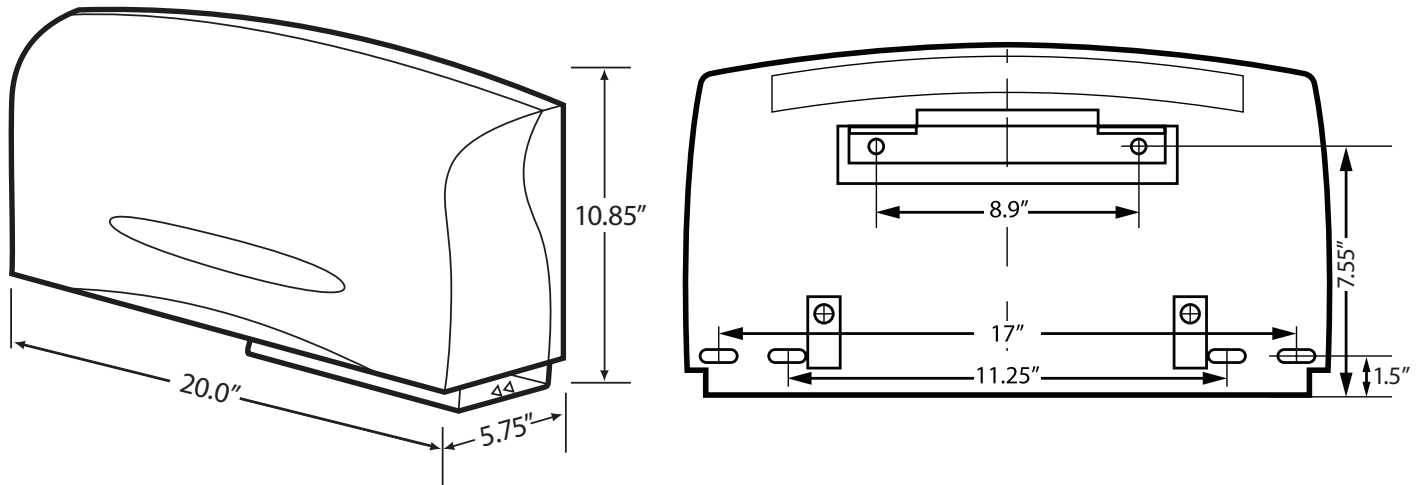

Scott® Essential Coreless Twin Jumbo Roll Tissue Dispenser

- Made of ABS plastic with smoke translucent sides and an opaque black back
- Designed to dispense two coreless high-capacity jumbo toilet paper rolls
- Sliding door on the bottom prevents usage of one roll until the other is depleted
- Features no door, no key, and no core to throw away
- Tear off bars on both sides of the dispenser opening and sliding door
- Hardware included for mounting
- One per case

Product Code:

09609
White

09608
Black

Suggested mounting height for the outlet of the dispenser is 15" minimum and 48" maximum above the floor. Distance from the midline of the dispenser to the front of the toilet is 7-9". In the presence of a grab bar rail, mount dispenser so that the outlet is no greater than 12" above the bar, or so that the top of the dispenser is no less than 1.5" below the bar.