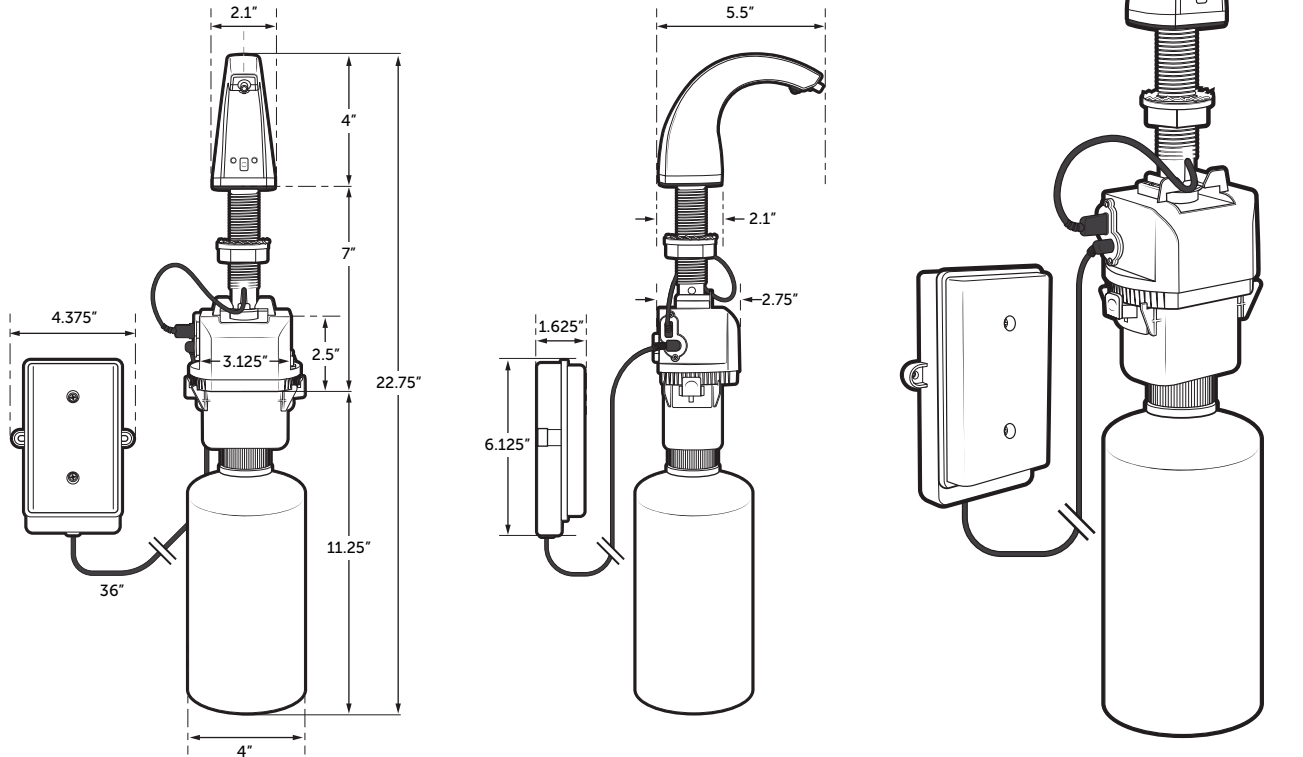

Kimberly-Clark Professional® Automatic Counter Mount Soap Dispenser, 1.5 Liter

- Made of ABS plastic with chrome-plated dispensing head
- Dispenses a one-shot volume of skin cleanser when activated by placing hand under the dispensing head
- SMART SHOT DISPENSING TECHNOLOGY* delivers a perfect foam shot every time
- Accommodates a sealed 1.5-liter skin cleanser refill that easily snaps into place
- Each refill includes a tube that runs through the dispensing head so that the skin cleanser never contacts any of the dispensing parts, eliminating build up and corrosion
- Does not require soaking or system purging
- Low/empty skin cleanser warning LED and low/dead battery warning LED
- Powered by 4 D-Cell Batteries (included) or AC Adapter/AC Splitter (not included) or 24V adapter (not included)
- Battery pack installs into remote retainer with a 36" interconnection cable
- Retainer is secured by the hardware provided
- Opposing IR sensor on the dispensing head helps prevent unwanted dispensing when washing hands in sink
- Soap dispensing module provides six mounting positions for greater flexibility during installation
- One per case

Product Codes:

47604

Suggested reach depth with an obstruction is 20" to 25" maximum.

Countertop Opening:

1" minimum diameter hole in countertop.