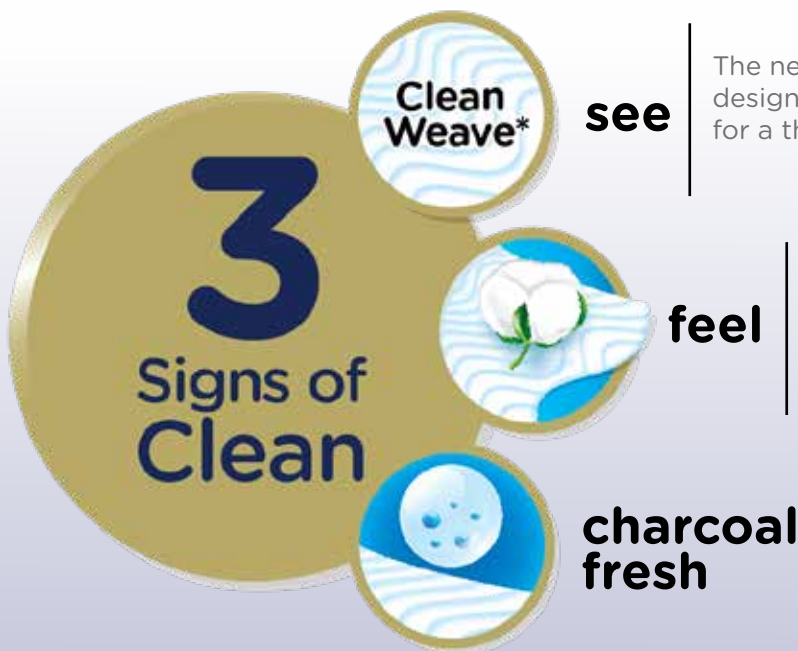

Kleenex® Bathroom Tissue

Unrivalled Experience for an
Elevated Standard of Clean

- ▶ Your employees and guests will notice that you care enough to provide the very best - even in the washroom.
- ▶ Kleenex® is the premium choice, offering your guests a comforting clean that uplifts & delights with the 3 Signs of Clean.

see

The new specially crafted CleanWeave™ design on each sheet helps remove dirt for a thorough clean.

feel

Woven with cotton extract. Kleenex® Bathroom Tissue provides a luxurious soft touch to feel comfortably clean.

charcoal fresh

With the addition of charcoal extract, which helps in absorbing odor, Kleenex® Bathroom Tissue can provide a feeling of confident clean.

Exceptional Solutions for an Unrivaled Experience

People matter and you want to provide them with the best experience in your workplace. By offering Kleenex® products, you can provide the same gentle clean that they love at home.