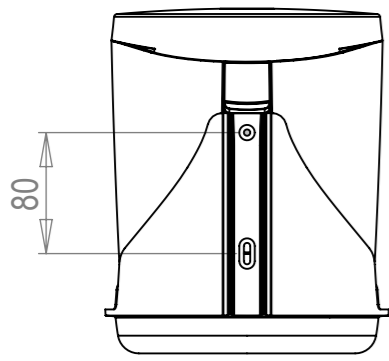

drill pattern

scale 1:5

scale 1:5

scale 1:5

Bracket height
top dispensing

1400

1176

scale 1:10

Bracket height
bottom dispensing

1400

scale 1:10

187

224

scale 1:5

253

Dimensions in mm