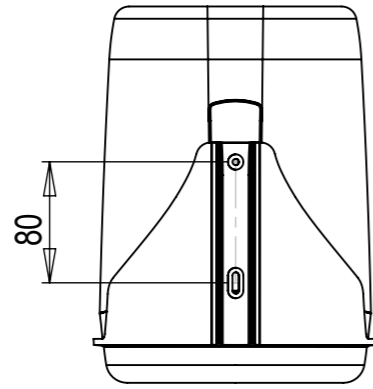

drill pattern

scale 1:5

scale 1:5

scale 1:5

Bracket height
top dispensing

1400

1176

scale 1:10

Bracket height
bottom dispensing

1400

scale 1:10

187

224

scale 1:5

253

Dimensions in mm