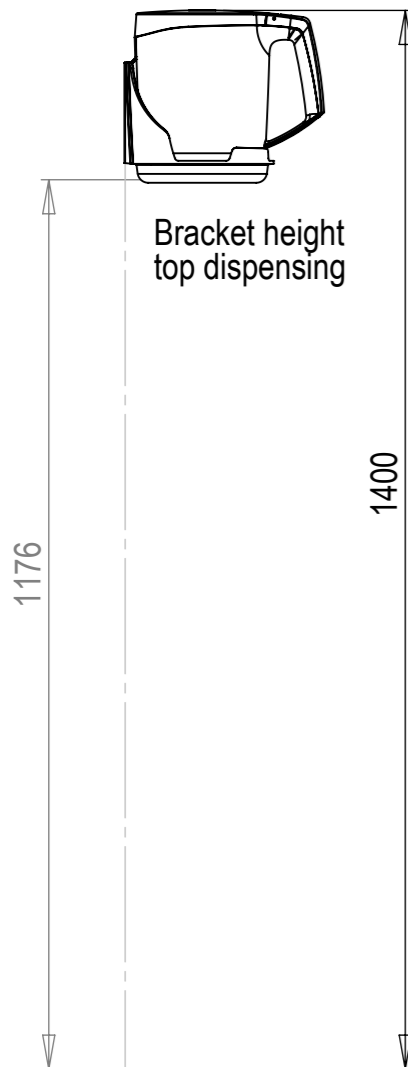

drill pattern

scale 1:5

scale 1:5

scale 1:5

Bracket height
top dispensing

1400

1176

scale 1:10

Bracket height
bottom dispensing

1400

scale 1:10

187

224

scale 1:5

253

Dimensions in mm