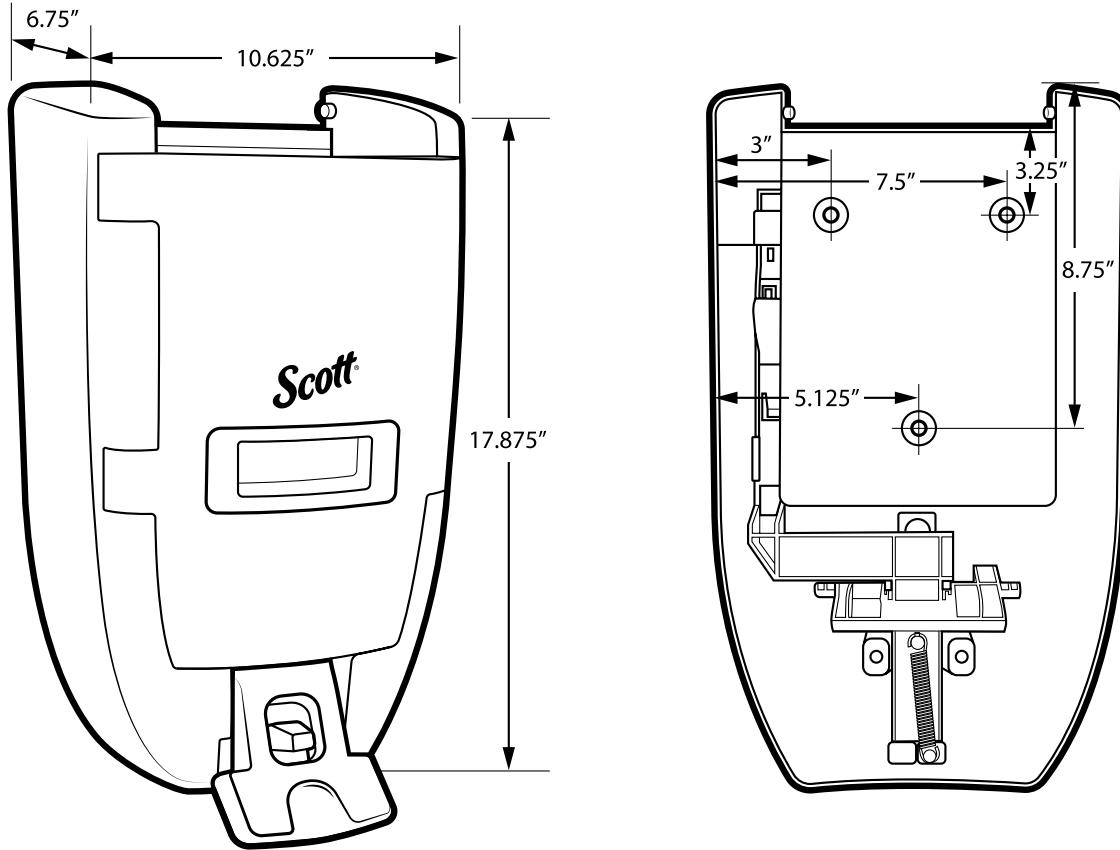

Scott Sanituff® Push Dispenser, 3.5L/8L

- Made of ABS plastic with view window on front
- Accommodates a 3.5-liter or 8-liter sealed skin cleanser or body and hair wash
- Easy loading
- Large push button for dispensing
- Keyless locking system
- Hardware included for mounting
- One per case

92013
Black

Suggested mounting height is 48" from the floor or 12" above a counter to the bottom of the dispenser.
When installed properly and used with the corresponding product, this dispenser meets ADA Standard 28 CFR Part 36, local rules may vary.