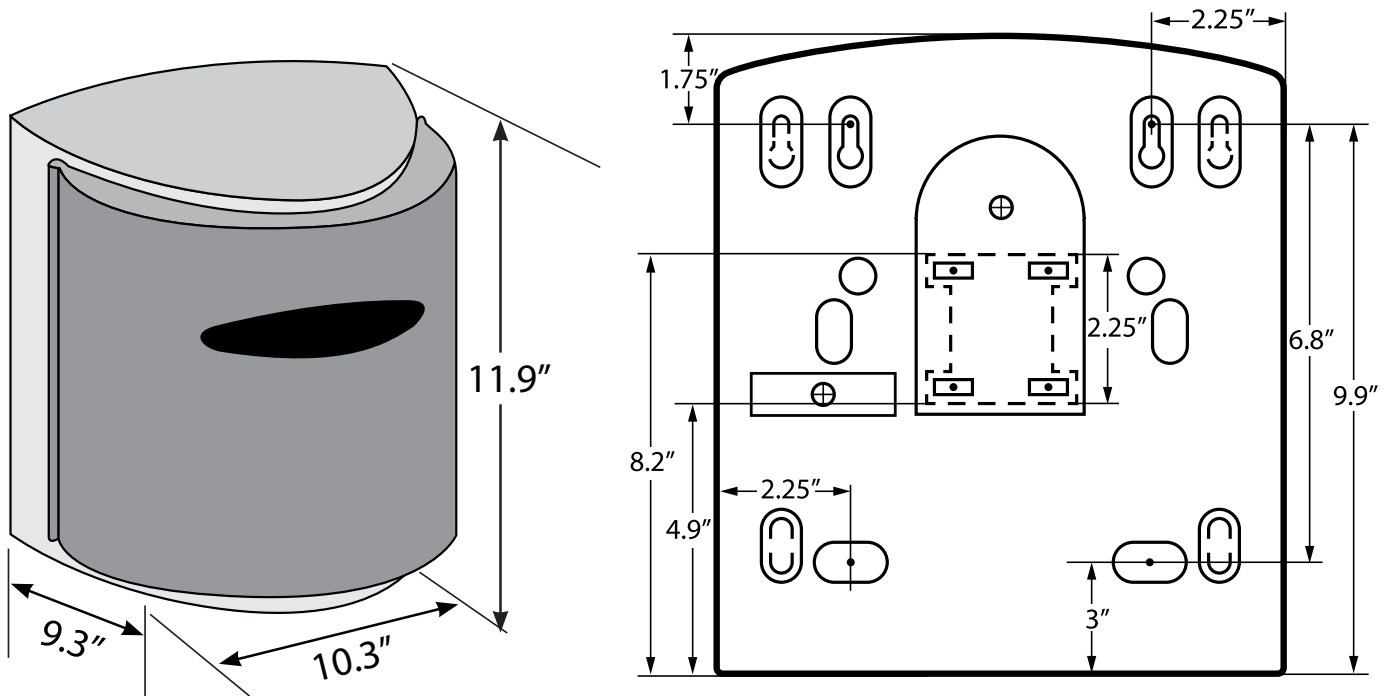

Scott® Essential Center-Flow Towel Dispenser

- Made of ABS plastic with translucent window
- Dispenses one high-capacity center-pull towel
- No-touch dispensing system helps to minimize the spread of dirt and germs
- Center pull design minimizes waste to pull one towel at a time, no matter which direction is pulled
- Easy loading
- Choice of key-activated spring lock or push-button operation
- Hardware included for mounting
- One per case

09989
Black

Suggested mounting height is 48" from the floor or 12" above a counter to the bottom of the dispenser.
When installed properly and used with the corresponding product, this dispenser meets ADA Standard 28 CFR Part 36, local rules may vary.